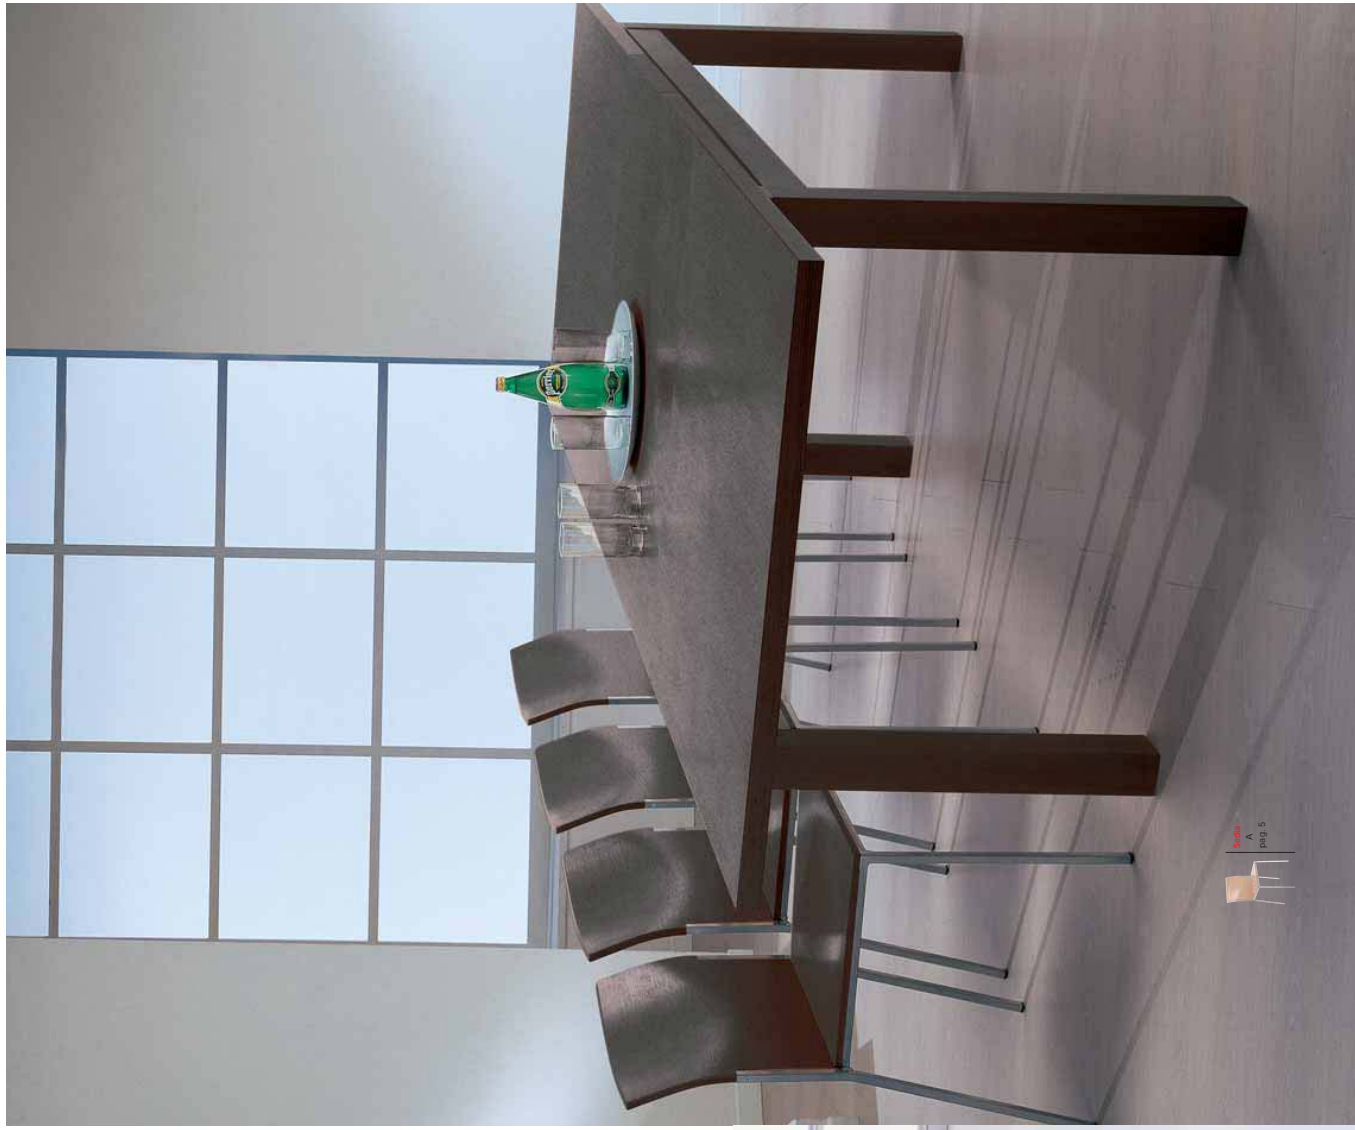

Sedia
A
pag. 5

1	4	1	5