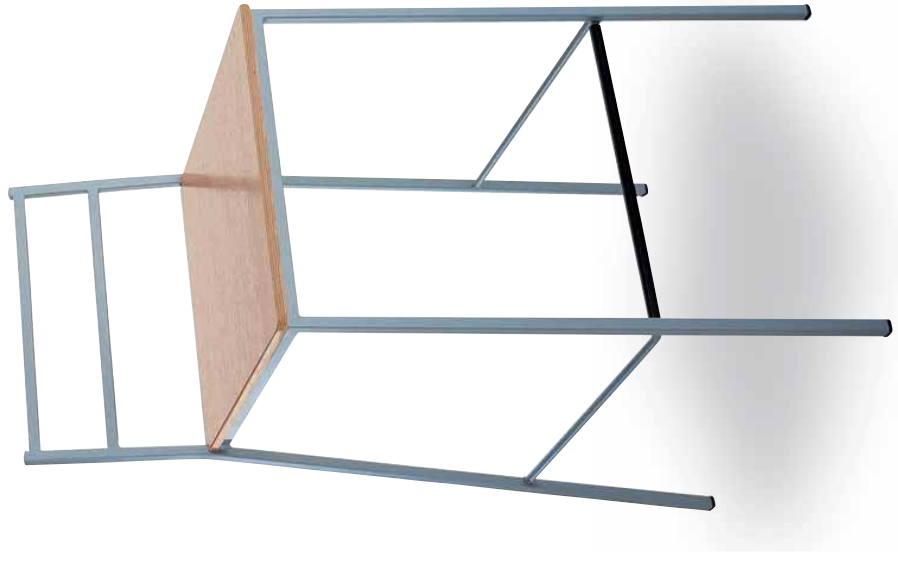

Colori di serie

Line colours

griglia

cod. 4408.48

rovere chiaro

cod. 4408.1

rovere moro

cod. 4408.4

lino teak

cod. 4408.2