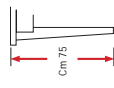

TAVOLI ARANI DIANA

Struttura / Frame
Frassino / Ash wood

Colori di serie
Line colours

graffe

cod. 4053.48

Piano ed allunghe / Table top and
Cristallo temperato e serigrafato mm 10
Glass 10 mm hardened and siltalized

Cm 220x85

0	8	0	9