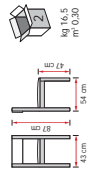

SEDIE
ANNA

Struttura / Frame

Metallo / Metal

■ cromato

Seduta e schienale / Seat and back

Regenerato di pelle / Regenerated leather

Colori di serie

Line colours for regenerated

■ noka cod. 43 5.KA

■ rosso cod. 43 5.16

■ panna cod. 43 5.43

kg 16,5

m 0,90