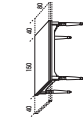

TAVOLI AFRAN ALILA

Colori di serie
Line colours

- ciliegio alla cod. 4223.26